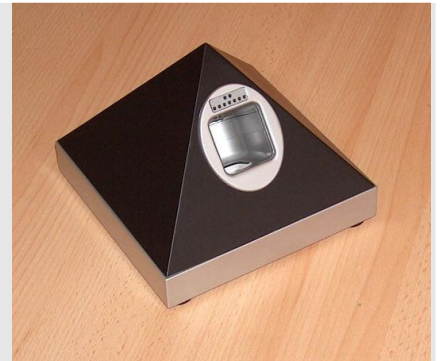

EU Keeps

Your tough security

Features	desktop fingerprint scanner designed for centrally managed enrollment in a network Ethernet interface integrated LEDs for function display
Application	Stationary indoor use Used mainly in access control, time attendance and vaults.
Compatibility	To Dakty FprintPro, FprintID and FPrintVIP Software
Case	ABS with aluminum
Color	black / metallic
Size	128mm x 155mm x 155mm
Operating System	Linux
Power Supply	9 to 35 V DC
Input Power	peak: about 6 Watt, idle: about 2 Watt
Interfaces	Ethernet
Temperature	0°C to +40°C (32°F to 104°F)
Storage Temperature	-20°C to +85°C (-4°F to 185°F)
Available	immediately
Article Nr.	E 101